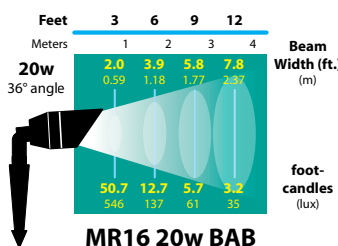

LIGHT DISTRIBUTION AND PHOTOMETRICS

JOB INFORMATION

Type: _____ Date: _____
Job Name: _____
Cat. No.: _____
Lamp(s): _____
Specifier: _____
Contractor: _____
Notes: _____

12v. fixtures: 25 foot 16/2 fixture lead wire available; add -25F to catalog number.
For use with Focus CPC or hub supplied by others.

FOCUS INDUSTRIES INC.
25301 COMMERCENTRE DRIVE
LAKE FOREST, CA 92630
www.focusindustries.com
sales@focusindustries.com
(949) 830-1350 • FAX (949) 830-3390