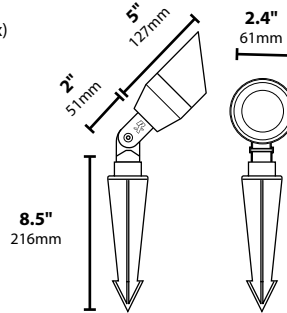

### SPECIFICATIONS

**CONSTRUCTION:** Cast brass bullet, adjustable cast brass swivel with 240° rotation  
**LENS:** High impact clear tempered convex glass  
**LAMP SUPPLIED:** 20 watt MR16 FL (BAB) 5000 hours average rating (50 w. max)  
**LAMP OPTIONS:** MR16 Ultra, 10,000 hours, MR16 Titan, 18,000 hours, or ARROW LED MR16, 50,000 hrs. Consult factory for wattage and beam spread  
**SOCKET:** High temperature ceramic GU5.3 bi-pin with 250°C silicone lead wires  
**WIRING:** Black 3 foot 18/2 SPT-1W from base of fixture (12v. only)  
**CONNECTION:** We recommend FA-05 Quick Connector (not supplied) from fixture to main cable (1/2", 10/2 or 8/2 only) 12v. only  
**MOUNTING:** Black 8.5" ABS stake threaded 1/2" NPS  
**FINISH:** Brass acid rust (-BAR)

### ORDERING INFORMATION

CATALOG NO.	DESCRIPTION	MAX. WATTAGE	SUPPLIED MOUNT	EST. SHIP. WEIGHT
RXD-01-BAR	20w MR16 Cast Brass Bullet Acid Rust Finish	50w.	Black ABS Stake	3 lbs.