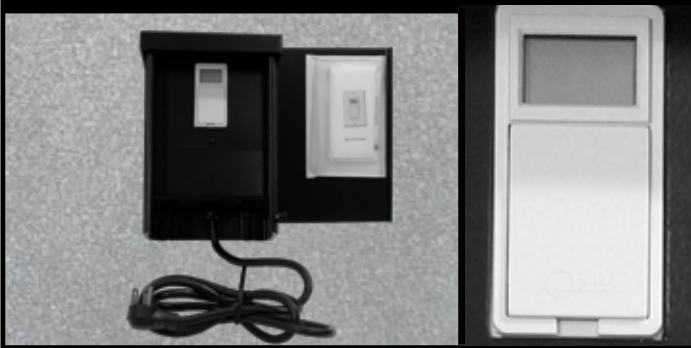

-AT & RAT-01
ASTRO TIMER POWER SWITCH • AUTOMATIC SUNSET/SUNRISE ACTIVATION
SETTING BASED ON LATITUDE & LONGITUDE COORDINATES • NEVER NEEDS REPROGRAMMING • BUILT IN MEMORY AUTOMATICALLY ADJUSTS FOR DAYLIGHT SAVINGS TIME
REMOTE ASTRO TIMER POWER SWITCH
TWO GROUNDED RECEPTACLES FOR CONTROLLING TWO TRANSFORMERS (RAT-01)