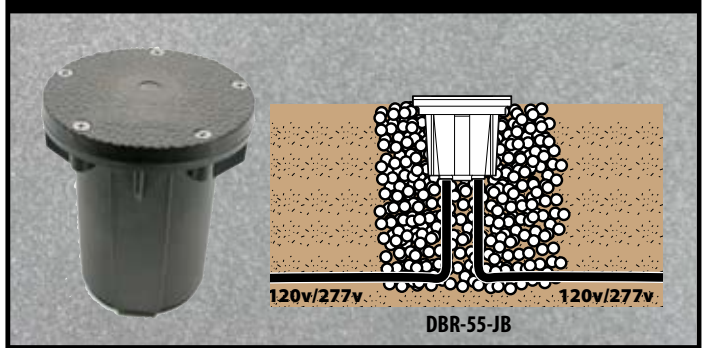

SMALL DIRECT BURIAL TRANSFORMER

DB-12-25M DIRECT BURIAL 25W MAGNETIC TRANSFORMER
DB-12-75E DIRECT BURIAL 75W ELECTRONIC TRANSFORMER
DB-12-150E DIRECT BURIAL 150W ELECTRONIC TRANSFORMER
DB-12-LED DIRECT BURIAL 8W LED DRIVER
DBR-55-JB DIRECT BURIAL ROUND JUNCTION BOX