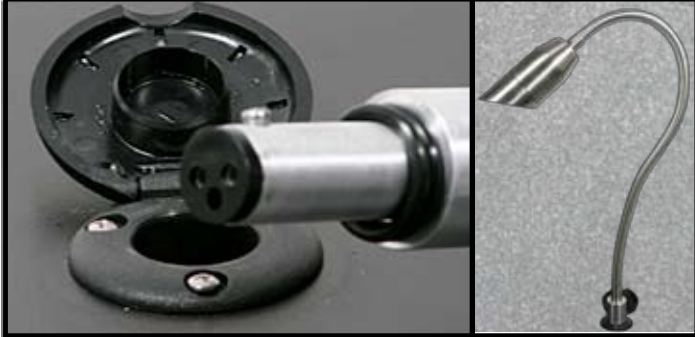

HAMMERED HAT COPPER AREA LIGHT

AL-19-AH-COP 12v/120v
HAMMERED HAT COPPER AREA LIGHT WITH BRASS ACCENTS
ADJUSTABLE HUB (12V ONLY)
4.5" X 13"
20W T4/S.C. HALOGEN - 10,000 HOURS AVERAGE RATING

PORTABLE BBQ LIGHT

BQ-08-WB-SS 120v
PORTABLE 120V STAINLESS STEEL BBQ LIGHT
24" STAINLESS STEEL FLEX ARM WITH STAINLESS STEEL BASE
9 FOOT GROUNDED 120V POWER CORD
7" DIAMETER, 6 POUND WEIGHTED BASE
35W MEDIUM BASE MR16 - 2,500 HOUR AVERAGE RATING

landscape • entertainment • architectural • hospitality • illumination

NEW PRODUCTS

QUICK CONNECT BBQ LIGHT SERIES

BQ-03-QC-SS, BQ-07-QC-SS, BQ-08-QC-SS (PICTURED), BQ-09-QC-SS 12v
 QUICK CONNECT SYSTEM AVAILABLE ON ALL FOCUS BBQ FIXTURES
 24" STAINLESS STEEL FLEX ARM
 35W MEDIUM BASE MR16 – 2,500 HOUR AVERAGE RATING